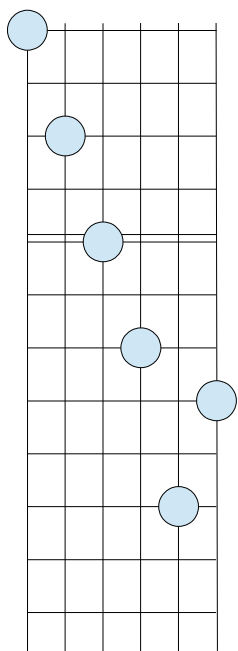

Alternative Tunings expressed as Guitar Chords

4ths

sus4

DADGAD

D6sus4

Double Drop D

Open D

Open E

Open G

Open A

Open C

Open Dm

G6 "Chet"

Open Gm

Asus2sus4

Open Cm