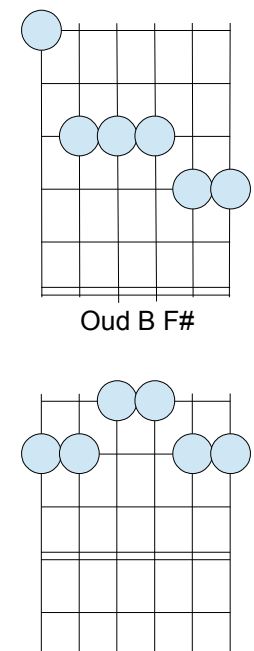

Alternative Tunings expressed as Guitar Chords

4ths

sus4

DADGAD

D6sus4

Double Drop D

Open D

Open E

Open G

Open A

Open C

Open Dm

G6 "Chet"

Open Gm

Asus2sus4

Open Cm

NST

NST 5ths

Sur-Gtr

Turkish Oud

Oud B F#

Oud C# F#

Oud D A

Oud D G